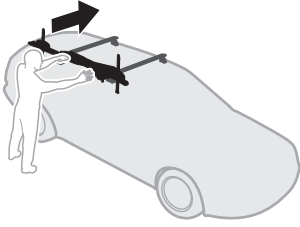

20x20 mm T-screw (included)

Thule WingBar/
SlideBar/AeroBar
or other 20 mm T-track

➔ **4** - **5** ➔ **9**

Square bars

Aluminium bars

➔ **6** - **8** ➔ **9**

4

5