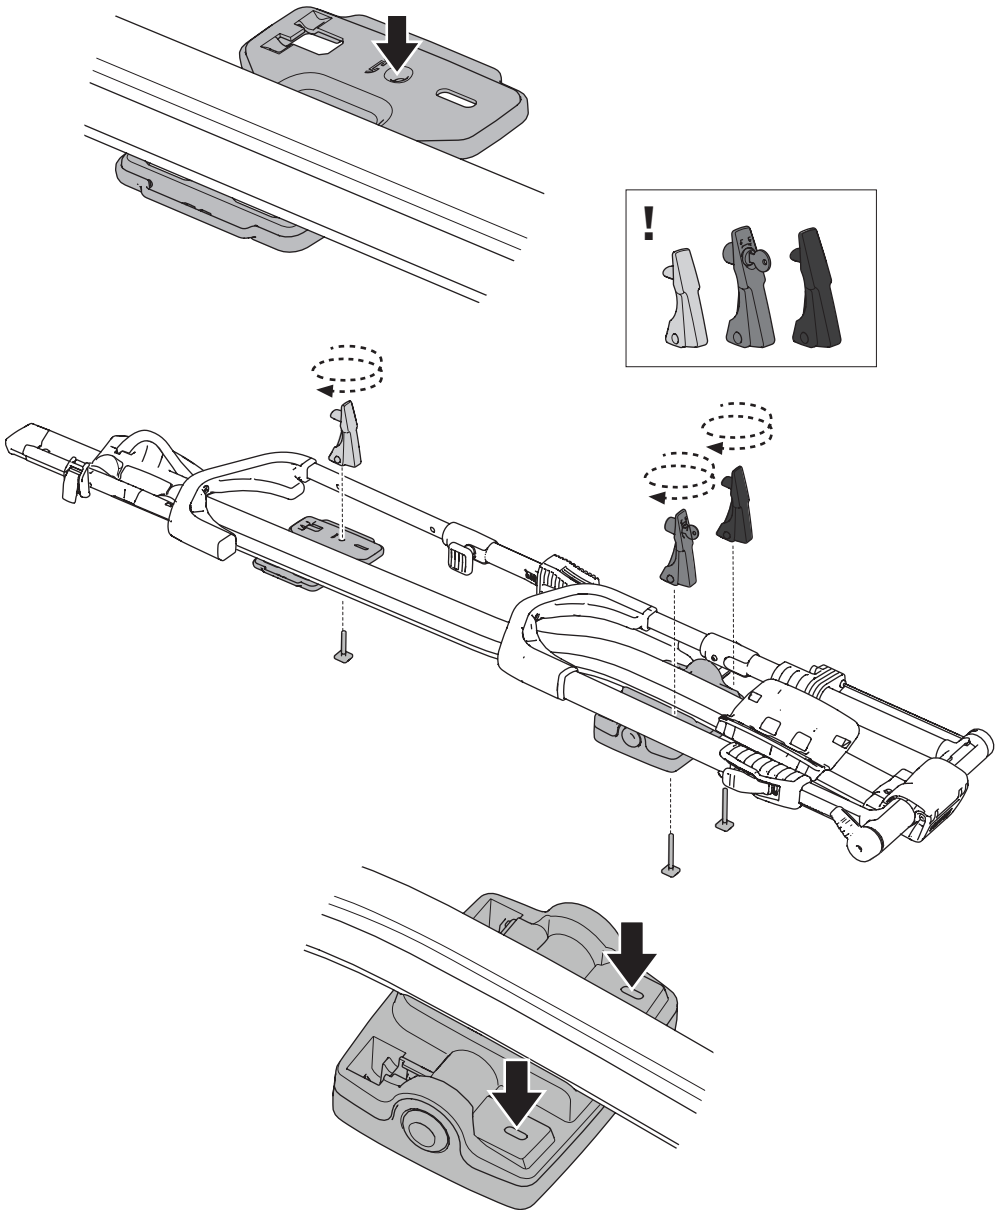

20x20 mm T-screw (included)

Thule WingBar/
SlideBar/AeroBar
or other 20 mm T-track

➔ **4** - **5** ➔ **9**

Square bars

Aluminium bars

➔ **6** - **8** ➔ **9**

4

5