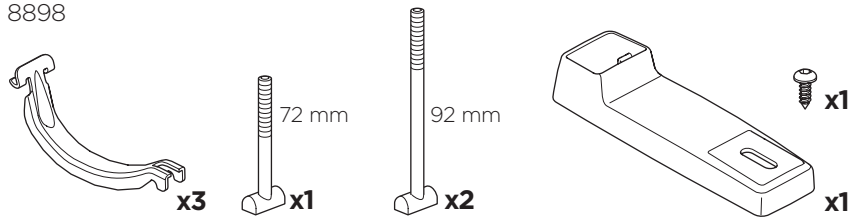

CITY CRASH

Complies with ISO norm

Max
20 kg

7,7 kg

Thule Bike Rack Around-the-Bar Adapter

8898

Thule UpRide 599 Fit Table

i

20x20 mm T-screw (included)

Thule WingBar/
SlideBar/AeroBar
or other 20 mm T-track

➔ **4** - **5** ➔ **9**

Square bars

Aluminium bars

➔ **6** - **8** ➔ **9**

4

5