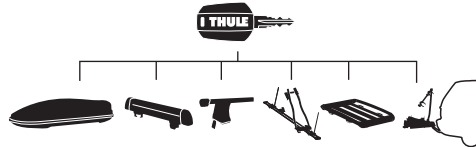

Thule UpRide Fatbike Adapter
 5991

Thule T-track Adapter 30x24mm
 889-1

Thule Bike Rack Around-the-Bar Adapter
 8898

Thule Wheel Strap Locks
 986

Thule One-Key System

544  (x4)
596  (x6)
588  (x8)
452  (x12)